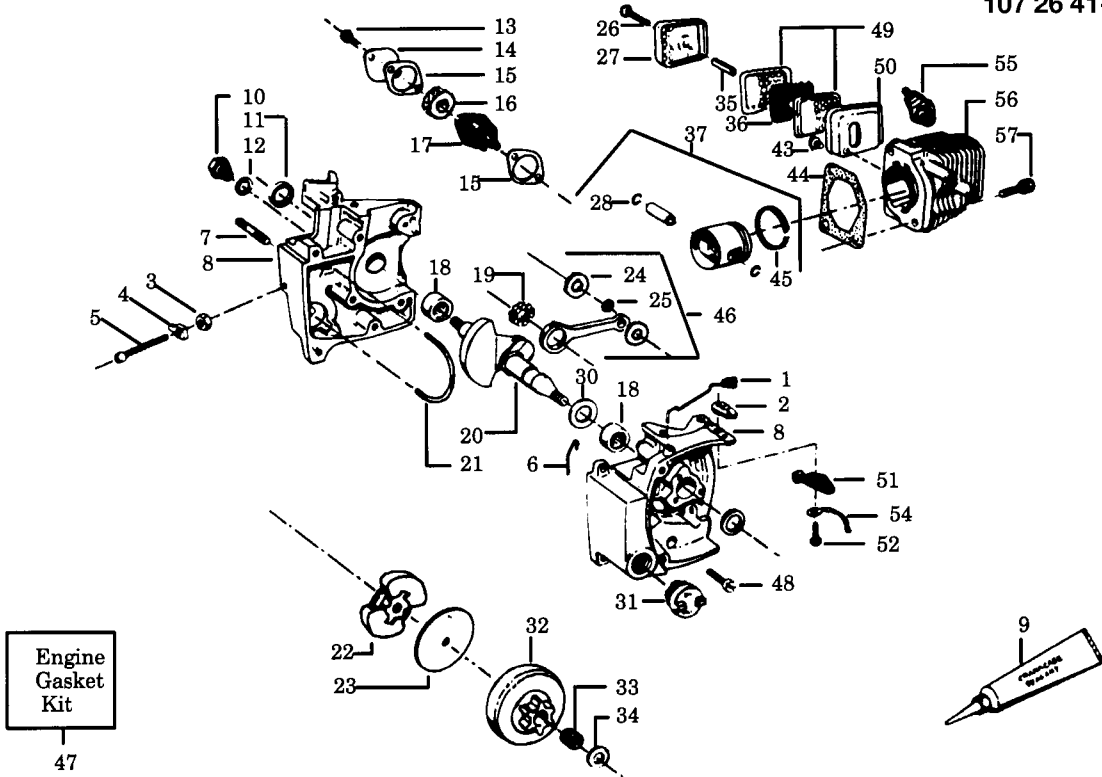

SPAREPARTS

107 26 41-61

KEY NO.	PART NO.	DESCRIPTION	KEY NO.	PART NO.	DESCRIPTION
1	530-023788	Switch Knob Ass'y.	27	530-023795	Muffler Cover
2	530-023786	Ramp Switch	28	530-023843	Piston Pin Retainer
3	530-015135	Lock Nut	30	530-023887	Thrust Washer
4	530-023492	Bar Adjust Pin	31	530-010444	Oil Cap Ass'y. (w/ retainer)
5	530-015236	Screw	32	530-069166	Clutch Drum
6	530-036450	Oil Tank Vent Pin	33	530-032079	Clutch Bearing
7	530-015719	Bar Mounting Stud	34	530-023519	Clutch Spacer (Inside)
8	530-014742	Crankcase Ass'y (Incl. #3-7,10,11 & 18)	35	530-023535	Spacer
9	504-982601	Crankcase Sealant	36	530-023796	Spark Arrestor Screen
10	530-069142	Check Valve Kit - (Incl. #12)	37	530-069452	Piston Kit (Incl. #28,45 & Pin)
11	* 530-019059	Crankshaft Seal	43	530-001666	Screw
12	* 530-019089	Check Valve Gasket	44	* 530-019195	Cylinder Gasket
13	530-015476	Screw	45	530-025876	Piston Ring
14	530-023802	Metering Body Cover	46	530-010474	Connecting Rod Ass'y. Kit (Incl. 58 & 59)
15	* 530-019091	Metering Body Gasket	47	530-069022	Engine Gasket Kit (* Indicates Contents)
16	* 530-023801	Oil Filter	48	530-015986	Screw
17	530-010195	Metering Body Ass'y.	49	530-023797	Muffler Baffle
18	530-032029	Crankshaft Bearing	50	530-023794	Muffler Body
19	530-032065	Roller Bearing (Incl. 12 bearings)	51	530-023787	Switch Clamp
20	530-022172	Crankshaft	52	530-015235	Screw
21	530-021026	Oil Discharge Line	54	530-039116	Switch Lead
22	530-069193	Clutch Ass'y. Kit (Incl. #23)	55	530-030058	Spark Plug (RCJ-8)
23	530-069197	Clutch Washer Kit (Outside)	56	530-012065	Cylinder
24	530-015486	Washer	57	530-015239	Screw
25	530-032075	Bearing Rod - (Top) (Incl. 22 Bearings)			
26	530-015169	Screw			

*Indicates Engine Gasket Kit Contents