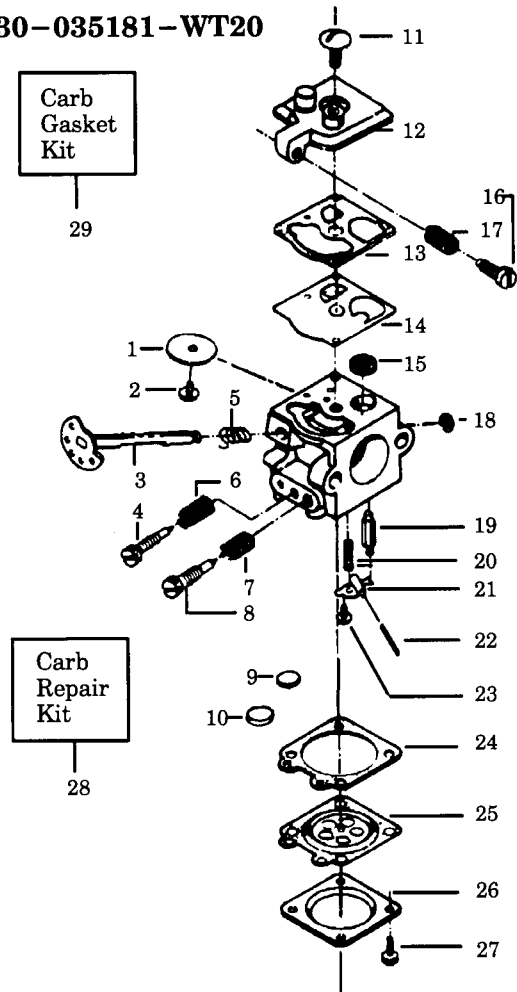

✓=Part Change

*Indicates Engine Gasket Kit Contents

CARBURETOR ASSEMBLY #530-035181-WT20

Key No.	Part No.	Description
1	505-520105	Throttle Valve
2	530-035015	Throttle Valve Screw
3	530-035034	Throttle Shaft Ass'y.
4	530-035171	Low Speed Mixture Needle
5	505-316745	Throttle Return Spring
6	530-035023	Low Speed Mixture Needle Spring
7	530-035167	High Speed Mixture Needle Spring
8	530-035169	High Speed Mixture Needle
9	503-574201	* Plug-5/16 Dia. Welch
10	504-100012	* Plug-1/4 Dia. Welch
11	501-469901	Pump Cover Screw
12	530-035159	Fuel Pump Cover
13	530-035164	*+ Fuel Pump Gasket
14	530-035166	*+ Fuel Pump Diaphragm
15	505-316764	* Fuel Inlet Screen
16	505-316716	Idle Speed Adjusting Screw
17	530-035168	Idle Speed Adjusting Screw Spring
18	502-119801	Throttle Retainer Ring
19	501-222301	* Inlet Needle Valve
20	530-035188	* Metering Lever Spring
21	505-520127	* Metering Lever
22	505-520125	* Metering Lever Pin
23	530-035016	* Metering Lever Pin Screw
24	530-035165	*+ Metering Diaphragm Gasket
25	504-130808	*+ Metering Diaphragm
26	530-035003	Metering Diaphragm Cover
27	503-108701	Metering Cover Screw Ass'y.
28	530-035161	Carb. Repair Kit (Includes parts marked*)
29	502-103501	Carb. Gasket/Diaphragm (Includes parts marked+)