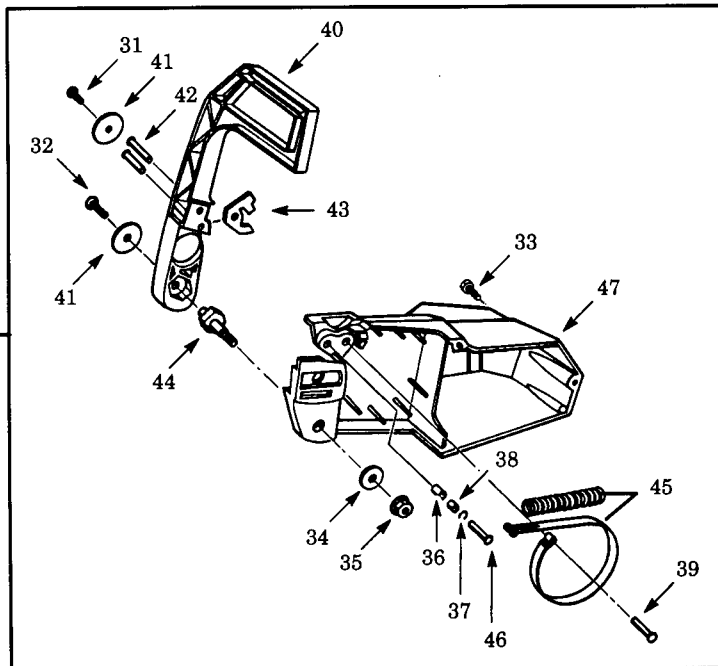

✓=Part Change

*Indicates Engine Gasket Kit Contents

CARBURETOR ASSEMBLY #530-035181-WT20

Key No.	Part No.	Description
1	505-520105	Throttle Valve
2	530-035015	Throttle Valve Screw
3	530-035034	Throttle Shaft Ass'y.
4	530-035171	Low Speed Mixture Needle
5	505-316745	Throttle Return Spring
6	530-035023	Low Speed Mixture Needle Spring
7	530-035167	High Speed Mixture Needle Spring
8	530-035169	High Speed Mixture Needle
9	503-574201	* Plug-5/16 Dia. Welch
10	504-100012	* Plug-1/4 Dia. Welch
11	501-469901	Pump Cover Screw
12	530-035159	Fuel Pump Cover
13	530-035164	*+ Fuel Pump Gasket
14	530-035166	*+ Fuel Pump Diaphragm
15	505-316764	* Fuel Inlet Screen
16	505-316716	Idle Speed Adjusting Screw
17	530-035168	Idle Speed Adjusting Screw Spring
18	502-119801	Throttle Retainer Ring
19	501-222301	* Inlet Needle Valve
20	530-035188	* Metering Lever Spring
21	505-520127	* Metering Lever
22	505-520125	* Metering Lever Pin
23	530-035016	* Metering Lever Pin Screw
24	530-035165	*+ Metering Diaphragm Gasket
25	504-130808	*+ Metering Diaphragm
26	530-035003	Metering Diaphragm Cover
27	503-108701	Metering Cover Screw Ass'y.
28	530-035161	Carb. Repair Kit (Includes parts marked*)
29	502-103501	Carb. Gasket/Diaphragm (Includes parts marked+)

*Indicates Carb. Repair Kit Contents
 +Indicates Carb. Gasket/Diaphragm Contents

Chain Brake Ass'y. #952-069320

Ref.	Part No.	Description
30	952-069320	Chain Brake Ass'y.
31	530-015407	Screw
32	530-016022	Screw
33	530-015623	Screw
34	507-433893	Washer
35	530-015445	Bar Mounting Nut
36	530-025881	Latch Roller
37	530-015543	Washer
38	530-025882	Sleeve
39	507-433841	Anchor Pin
40	507-433819	Lever
41	507-433844	Washer
42	507-433843	Handguard Pin
43	530-025366	Latch
44	507-433845	Handguard Pivot
45	530-024154	Brake Band
46	507-433842	Latch Pin
47	507-433917	Clutch Cover