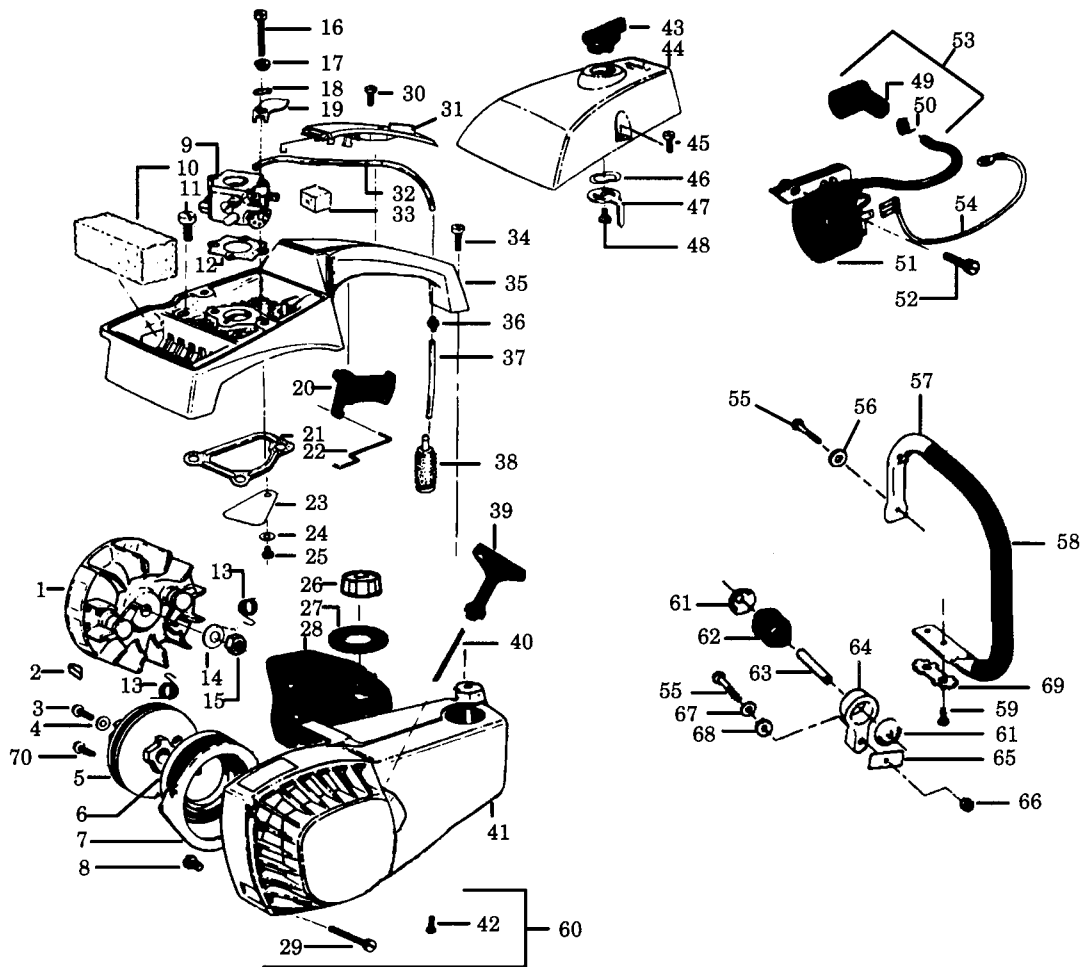

KEY NO	PART NO.	DESCRIPTION	KEY NO	PART NO.	DESCRIPTION	KEY NO	PART NO.	DESCRIPTION
1	530-039111	Flywheel Ass'y. (Incl. #13)	31	530-047058	Handle & Lockout Assy.	61	530-025567	Isolator Cup
2	530-015126	Flywheel Key	32	530-021025	Fuel Line	62	530-025566	Isolator
3	530-015036	Screw	33	530-023373	Throttle Wire Boot	63	530-025565	Spacer
4	530-015123	Washer	34	530-015141	Screw	64	530-026659	Isolator Bracket
5	530-069288	Starter Pulley	35	530-036950	Handle & Carb. Hsg.	65	530-024317	Isolator Pad
6	530-042023	Starter Spring	36	530-023877	Fuel Line Fitting	66	530-015515	Locknut
7	530-025487	Air Baffle	37	530-069216	Line Kit (Bulk 8133)	67	530-001642	Lockwasher
8	530-001726	Screw	38	530-014362	Fuel Pick-Up Ass'y.	68	530-015209	Washer
9	530-035181	Carburetor	39	530-026735	Starter Handle	69	530-025569	Retainer
10	530-023791	Air Filter	40	530-069232	Rope Kit	70	530-015823	Screw
11	530-015242	Screw	41	530-069281	Fan Hsg. Kit			
12	* 530-019045	Carburetor Gasket	42	530-015650	Screw			
13	530-023817	Starter Dog Spring	43	530-023807	Choke Knob			
14	530-015127	Flywheel Washer	44	530-024965	Carb. Cover			
15	530-626605	Nut	45	530-015168	Screw			
16	530-015245	Screw	46	530-015147	Wave Washer			
17	530-023865	Spacer	47	530-023806	Choke Lever			
18	530-015254	Wave Washer	48	530-015407	Screw			
19	530-023805	Choke Shutter	49	530-003934	Spark Plug Boot			
20	530-024803	Throttle Trigger	50	530-003933	Spark Plug Connector			
21	* 530-019118	Gasket	51	530-069202	Ignition Module Kit			
22	530-026606	Throttle Wire	52	530-015816	Screw			
23	530-023366	Reed Valve	53	530-039082	Spark Plug Lead (Incl. 49&50)			
24	530-023367	Washer	54	530-039116	Switch Lead			
25	530-015241	Screw	55	530-015505	Bolt			
26	530-014347	Fuel Cap Ass'y.	56	734-115171	Washer			
27	530-019093	Seal	57	530-022314	Handlebar			
28	530-010775	Fuel Tank Ass'y. (Incl. #26,27 & 38)	58	530-027847	Grip			
29	530-015812	Screw	59	530-015507	Screw			
30	530-015247	Screw	60	530-069286	Fan Hsg. Screw Kit (Incl. 29&42 & #9 pg. 1)			

✓=Part Change

*Indicates Engine Gasket Kit Contents